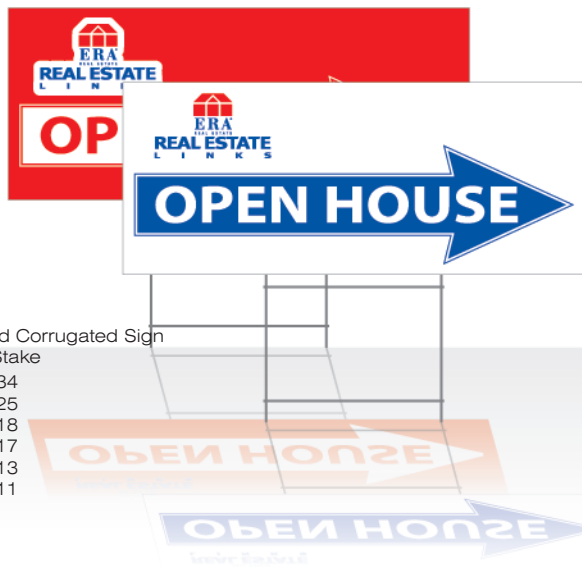

24x24 PVC Sign

QTY 1 TO 7	\$91
QTY 8	\$58
QTY 16	\$52
QTY 24	\$47

PAIR OF GROMMETS \$1.50

24x24 Aluminum Composite Sign

QTY 1 TO 7	n/a
QTY 8	\$82
QTY 16	\$74
QTY 24	\$71

PAIR OF GROMMETS \$4.50

18x24 2-sided Corrugated Sign w/ Econo H-Stake

QTY 1	\$39
QTY 2 TO 4	\$30
QTY 5 TO 9	\$27
QTY 10	\$19
QTY 20	\$17
QTY 30	\$15

10x24 2-sided Corrugated Sign w/ Econo H-Stake

QTY 1	\$34
QTY 2 TO 4	\$25
QTY 5 TO 9	\$18
QTY 10 TO 17	\$17
QTY 18	\$13
QTY 36	\$11

INCLUDES 2 SIDES

QTY 100	\$39
QTY 250	\$59
QTY 500	\$89
QTY 1000	\$129

ROUNDED CORNERS \$15
SPOT UV (ON 1000) \$20

Full Color SILK Business Cards

INCLUDES 2 SIDES

QTY 500	\$125
QTY 1000	\$170

ROUNDED CORNERS \$25